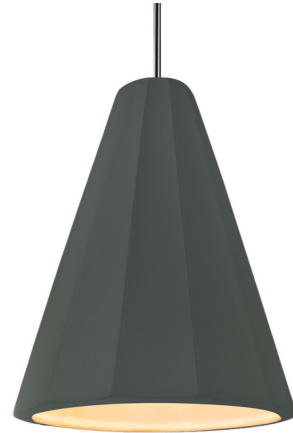

Lightology

lightology.com
866-954-4489
04-22-26

Project: _____

Company: _____

Location: _____ Fixture Type: _____

SPEC #: **JUS1528511**

Approved On: _____ Approved By: _____

Radiance Fluted Tall Stem Pendant By Justice Design

Description

The Radiance Fluted Tall Stem Pendant features a stylish update the simple silhouette. Made of ceramic, the solid cone shade has distinctive fluting that gives the shade a sense of airy lightness. When illuminated, this piece provides ample light downward onto a work surface like a kitchen island or desk.

Shown in brushed nickel / pewter green

Specifications

COLOR Pewter Green
BODY FINISH Brushed Nickel
WATTAGE 7W
DIMMER Standard 120V
DIMENSIONS 9"W x 13"H
BULB NOT INCLUDED 1 x A19/Medium (E26)/7W/120V LED
COUNTRY OF ORIGIN United States