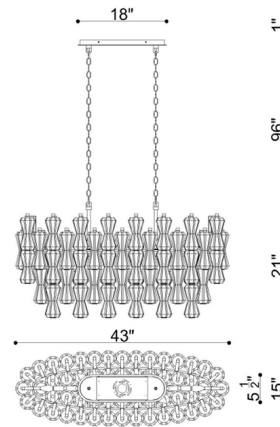

### Specifications

COLOR . . . . . Amber / Clear / Smoke  
BODY FINISH . . . . . Aged Brass  
WATTAGE . . . . . 91W  
DIMMER . . . . . Standard 120V  
DIMENSIONS . . . . . 43"L x 15"W x 21"H  
BULB NOT INCLUDED . . . . . 13 x B10/Candelabra (E12)/7W/120V LED