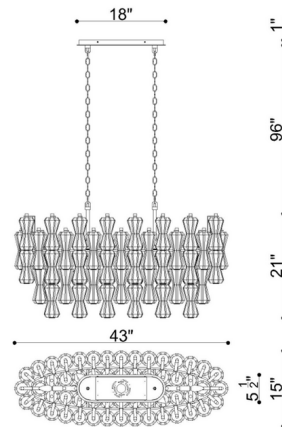

### Specifications

COLOR . . . . . Amber / Clear / Smoke  
BODY FINISH . . . . . Aged Brass  
WATTAGE . . . . . 91W  
DIMMER . . . . . Standard 120V  
DIMENSIONS . . . . . 43"L x 15"W x 21"H  
BULB NOT INCLUDED . . . . . 13 x B10/Candelabra (E12)/7W/120V LED