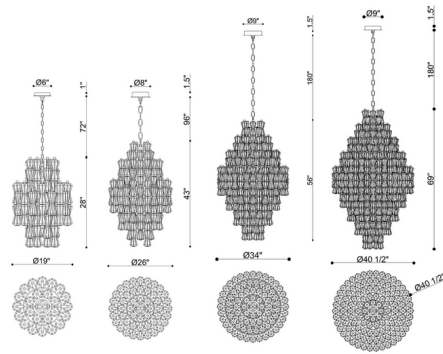

Shown in aged brass / amber / clear / smoke

Specifications

COLOR Amber / Clear / Smoke
 BODY FINISH Aged Brass
 WATTAGE 56W
 DIMMER Standard 120V
 DIMENSIONS 19"W x 28"H
 BULB NOT INCLUDED 8 x B10/Candelabra (E12)/7W/120V LED