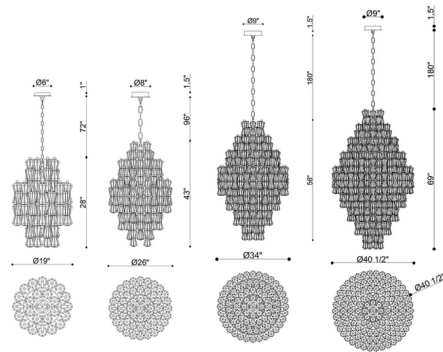

### Specifications

COLOR . . . . . Amber / Clear / Smoke  
 BODY FINISH . . . . . Aged Brass  
 WATTAGE . . . . . 56W  
 DIMMER . . . . . Standard 120V  
 DIMENSIONS . . . . . 19"W x 28"H  
 BULB NOT INCLUDED . . . . . 8 x B10/Candelabra (E12)/7W/120V LED