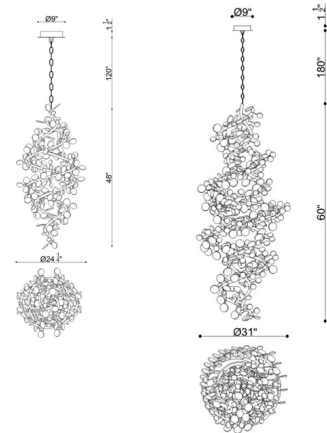

### Specifications

COLOR	Gold
BODY FINISH	Black
WATTAGE	34.5W
DIMMER	Standard 120V
DIMENSIONS	24.3"W x 48"H
BULB INCLUDED	23 x JCD/G9/1.5W/120V LED

### Technical Information

LAMP LIFE	20000 hours
COLOR RENDERING	90 CRI
LAMP COLOR	3000K
LUMENS/WATT	900.00
LUMINOUS FLUX	1350 lumens

Shown in black / gold

CLICK TO VIEW PRODUCT

Notes: