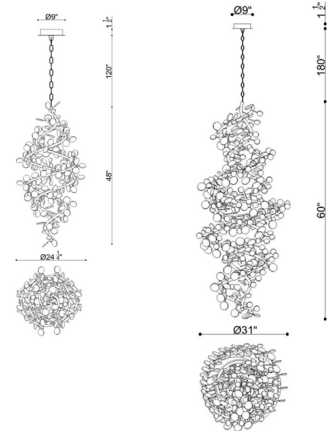

Shown in black / gold