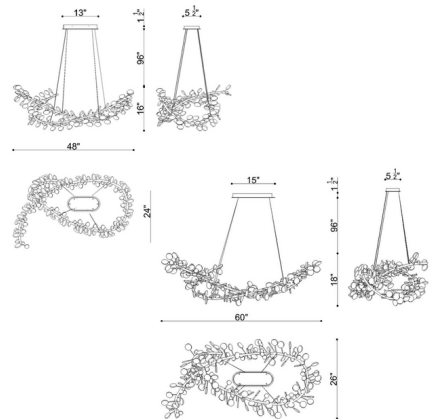

CLICK TO VIEW PRODUCT

Notes: