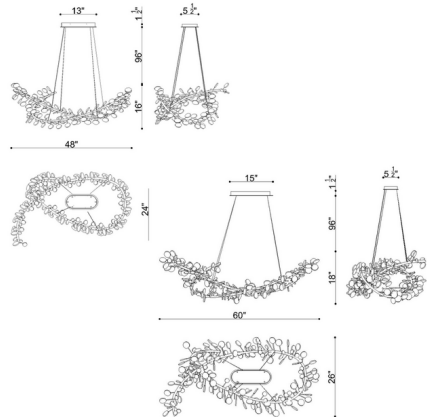

CLICK TO VIEW PRODUCT

Notes: