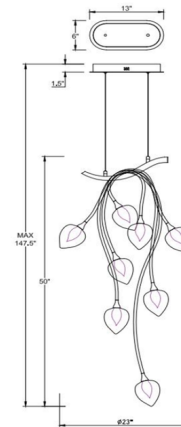

CLICK TO VIEW PRODUCT

Notes: