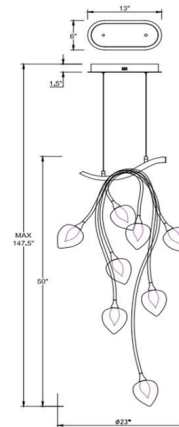

Specifications

COLOR Clear
 BODY FINISH Black
 WATTAGE 216W
 DIMMER Standard 120V
 DIMENSIONS 23"W x 50"H
 INTEGRATED LED MODULE 8 x LED/27W/120V LED

Technical Information

PRODUCT DIMENSIONS Cable: 144"
 LAMP LIFE 20000 hours
 COLOR RENDERING 90 CRI
 LAMP COLOR 3000K
 LUMENS/WATT 25.93
 LUMINOUS FLUX 700 lumens

Shown in black / clear

CLICK TO VIEW PRODUCT

Notes: