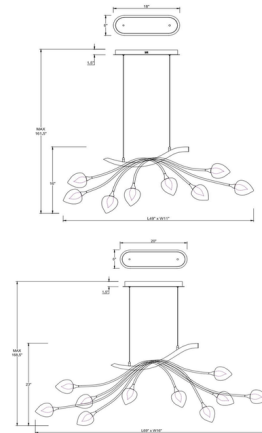

Specifications

COLOR Clear
 BODY FINISH Black
 WATTAGE 216W
 DIMMER Standard 120V
 DIMENSIONS 49"W x 16"H
 INTEGRATED LED MODULE 8 x LED/27W/120V LED

Technical Information

LAMP LIFE 20000 hours
 COLOR RENDERING 90 CRI
 LAMP COLOR 3000K
 LUMENS/WATT 25.93
 LUMINOUS FLUX 700 lumens

Shown in black / clear

CLICK TO VIEW PRODUCT

Notes: