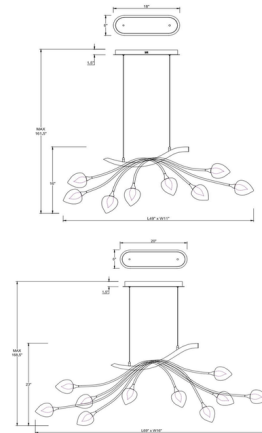

Specifications

COLOR Clear
BODY FINISH Black
WATTAGE 216W
DIMMER Standard 120V
DIMENSIONS 49"W x 16"H
INTEGRATED LED MODULE 8 x LED/27W/120V LED

Technical Information

LAMP LIFE 20000 hours
COLOR RENDERING 90 CRI
LAMP COLOR 3000K
LUMENS/WATT 25.93
LUMINOUS FLUX 700 lumens

Shown in black / clear

CLICK TO VIEW PRODUCT

Notes: