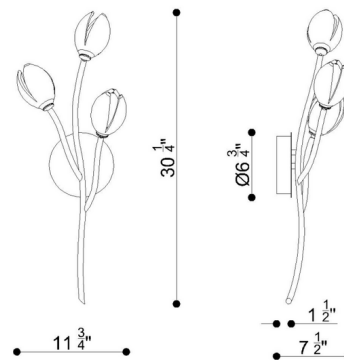

CLICK TO VIEW PRODUCT

Notes: