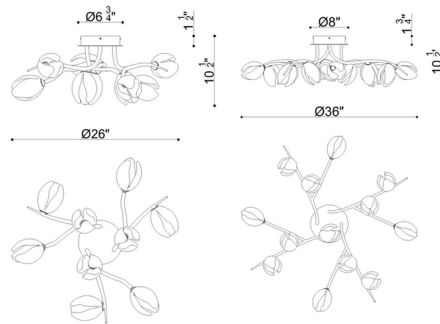

CLICK TO VIEW PRODUCT

Notes: