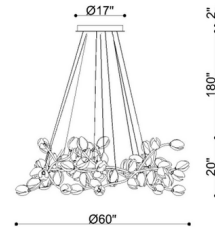

Specifications

COLOR Etched Glass
BODY FINISH Champagne Gold
WATTAGE 5184W
DIMMER Standard 120V
DIMENSIONS 60"W x 20"H
INTEGRATED LED MODULE 72 x LED/72W/120V LED

Technical Information

PRODUCT DIMENSIONS Cable: 180"
LAMP LIFE 20000 hours
COLOR RENDERING 90 CRI
LAMP COLOR 3000K
LUMENS/WATT 52.78
LUMINOUS FLUX 3800 lumens

Shown in champagne gold / etched glass

CLICK TO VIEW PRODUCT

Notes: