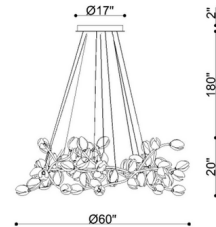

Specifications

COLOR Etched Glass
BODY FINISH Champagne Gold
WATTAGE 5184W
DIMMER Standard 120V
DIMENSIONS 60"W x 20"H
INTEGRATED LED MODULE 72 x LED/72W/120V LED

Technical Information

PRODUCT DIMENSIONS Cable: 180"
LAMP LIFE 20000 hours
COLOR RENDERING 90 CRI
LAMP COLOR 3000K
LUMENS/WATT 52.78
LUMINOUS FLUX 3800 lumens

Shown in champagne gold / etched glass

CLICK TO VIEW PRODUCT

Notes: