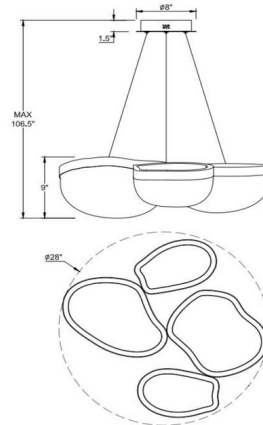

CLICK TO VIEW PRODUCT

Notes: