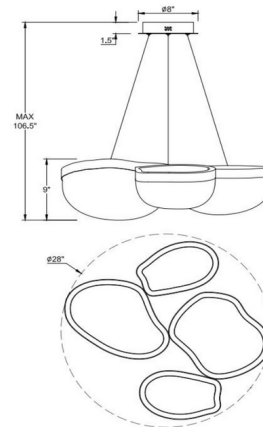

CLICK TO VIEW PRODUCT

Notes: