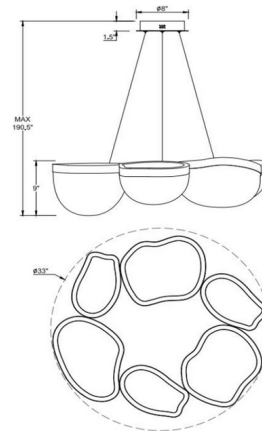

CLICK TO VIEW PRODUCT

Notes: