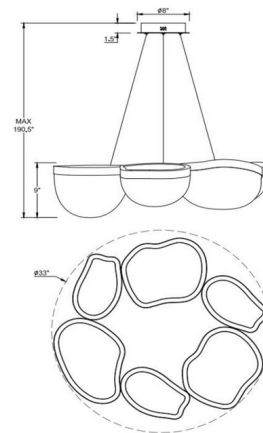

CLICK TO VIEW PRODUCT

Notes: