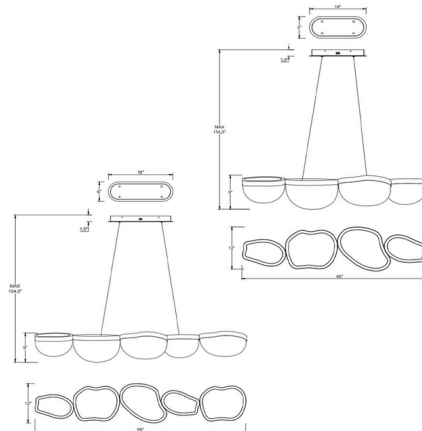

CLICK TO VIEW PRODUCT

Notes: