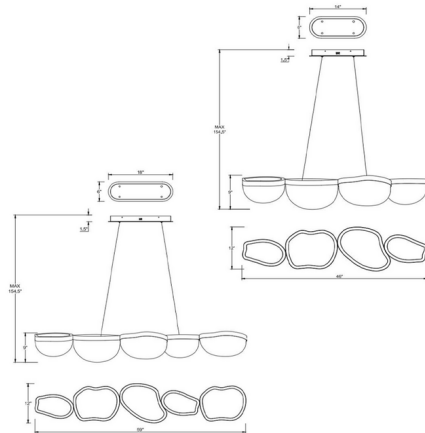

CLICK TO VIEW PRODUCT

Notes: