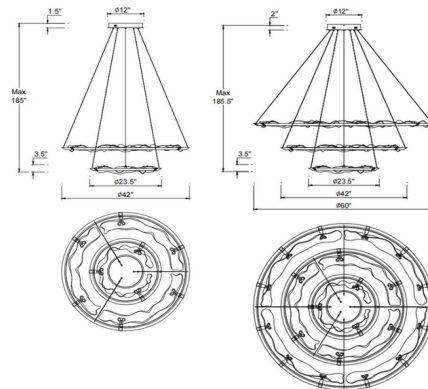

### Specifications

COLOR . . . . . Clear  
 BODY FINISH . . . . . Metallic Brushed Champagne  
 WATTAGE . . . . . 100W  
 DIMMER . . . . . Low Voltage Electronic  
 DIMENSIONS . . . . . 42"W x 3.5"H  
 INTEGRATED LED MODULE . . . . . 1 x LED/100W/120V LED