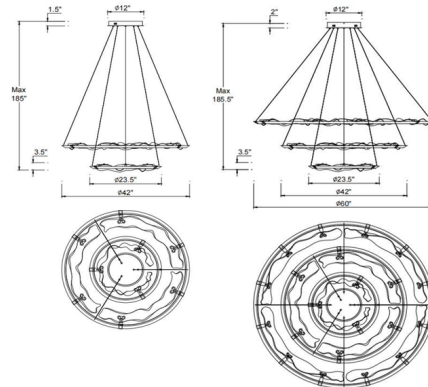

Shown in metallic brushed champagne / clear

Specifications

COLOR Clear
 BODY FINISH Metallic Brushed Champagne
 WATTAGE 100W
 DIMMER Low Voltage Electronic
 DIMENSIONS 42"W x 3.5"H
 INTEGRATED LED MODULE 1 x LED/100W/120V LED