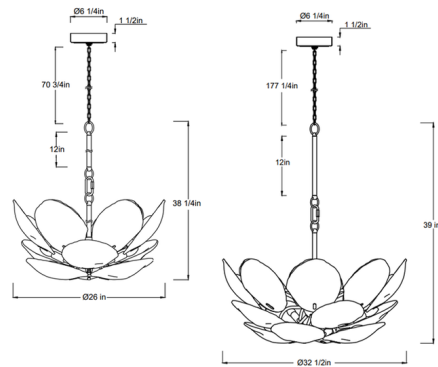

### Description

The Corato Chandelier features elegant handcrafted glass, with flower like details. Each piece of glass is shaped into a large, textured petal, and arranged perfectly to create its organic, blossom shape. This inviting work of art provides an inviting glow to any room. Due to the handcrafted nature, each fixture is one-of-a-kind, with slight variations between pieces.

### Specifications

COLOR	.....	N/A
BODY FINISH	.....	Chrome / Translucent White
WATTAGE	.....	84W
DIMMER	.....	Standard 120V
DIMENSIONS	.....	26"W x 25"H
BULB NOT INCLUDED	.....	12 x B10/Candelabra (E12)/7W/120V LED