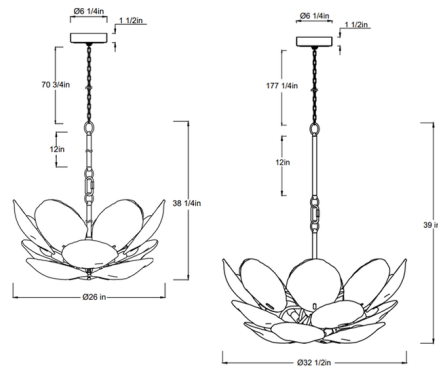

By Lib & Co

Description

The Corato Chandelier features elegant handcrafted glass, with flower like details. Each piece of glass is shaped into a large, textured petal, and arranged perfectly to create its organic, blossom shape. This inviting work of art provides an inviting glow to any room. Due to the handcrafted nature, each fixture is one-of-a-kind, with slight variations between pieces.

Shown in chrome / translucent white

Specifications

COLOR	N/A
BODY FINISH	Chrome / Translucent White
WATTAGE	84W
DIMMER	Standard 120V
DIMENSIONS	26"W x 25"H
BULB NOT INCLUDED	12 x B10/Candelabra (E12)/7W/120V LED