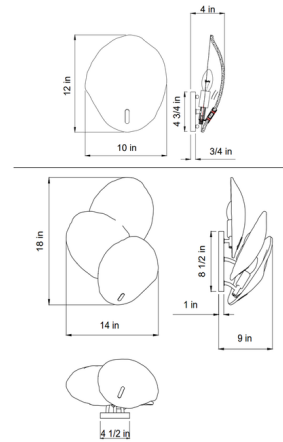

### Description

The Corato Wall Light features elegant handcrafted glass, with flower like details. Each piece of glass is shaped into a large, textured petal, and arranged perfectly to create its organic, blossom shape. This inviting work of art provides an inviting glow to any room. Due to the handcrafted nature, each fixture is one-of-a-kind, with slight variations between pieces.

### Specifications

COLOR	N/A
BODY FINISH	Chrome / Translucent White
WATTAGE	21W
DIMMER	Standard 120V
DIMENSIONS	14"W x 18"H x 9"D
BULB NOT INCLUDED	3 x B10/Candelabra (E12)/7W/120V LED

CLICK TO VIEW PRODUCT