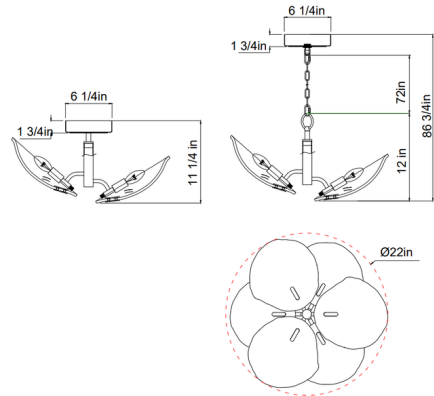

Description

The Corato Convertible Ceiling Light / Pendant features elegant handcrafted glass, with flower like details. Each piece of glass is shaped into a large, textured petal, and arranged perfectly to create its organic, blossom shape. This inviting work of art provides an inviting glow to any room. Due to the handcrafted nature, each fixture is one-of-a-kind, with slight variations between pieces. Install as a semi flush ceiling light or pendant.

Shown in brushed brass / anti-gold

Specifications

COLOR	N/A
BODY FINISH	Brushed Brass / Anti-Gold
WATTAGE	42W
DIMMER	Standard 120V
DIMENSIONS	22"W x 12"H
BULB NOT INCLUDED	6 x B10/Candelabra (E12)/7W/120V LED