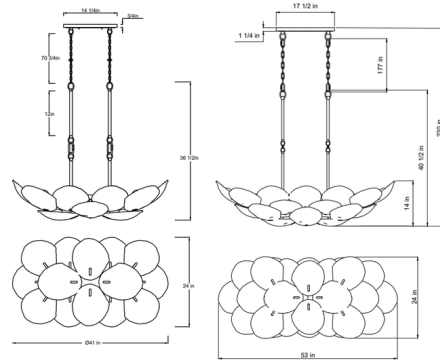

By Lib & Co

Description

The Corato Vertical Chandelier features elegant handcrafted glass, with flower like details. Each piece of glass is shaped into a large, textured petal, and arranged perfectly to create its organic, blossom shape. This inviting work of art provides an inviting glow to any room. Due to the handcrafted nature, each fixture is one-of-a-kind, with slight variations between pieces.

Shown in brushed brass / anti-gold

Specifications

COLOR	N/A
BODY FINISH	Brushed Brass / Anti-Gold
WATTAGE	98W
DIMMER	Standard 120V
DIMENSIONS	41"W x 25"H
BULB NOT INCLUDED	14 x B10/Candelabra (E12)/7W/120V LED