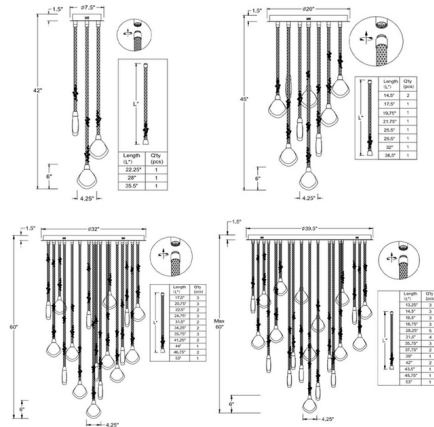

Lightology

lightology.com
866-954-4489
04-25-26

Project: _____

Company: _____

Location: _____ Fixture Type: _____

SPEC #: **LIB1529043**

Approved On: _____ Approved By: _____

Bellissima Multi-Light Pendant

By Lib & Co

Description

The Bellissima Multi-Light Pendant is infused with sparkling details. Suspended from a round canopy, braided metal arms are dotted with hand-stitched crystal formations and finish in glass droplet like shades that seem to sparkle when illuminated. Meticulous attention to detail creates a captivating ambiance for any setting.

Specifications

COLOR . . . . . Chrome
BODY FINISH . . . . . Silver
WATTAGE 24W
DIMMER . . . . . Low Voltage Electronic
DIMENSIONS . . . . . 7.5"W x 42"H
INTEGRATED LED MODULE . . . . . 3 x LED/8W/120V LED

Technical Information

LAMP LIFE . . . . . 20000 hours
COLOR RENDERING . . . . . 90 CRI
LAMP COLOR 3000K
LUMENS/WATT 28.75
LUMINOUS FLUX . . . . . 230 lumens

Shown in silver / chrome

CLICK TO VIEW PRODUCT

Notes: