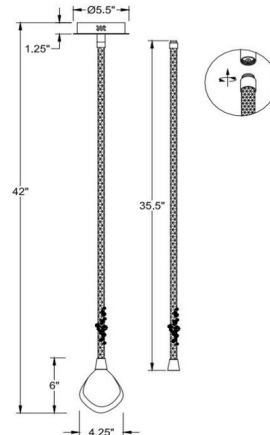

Specifications

COLOR Chrome
BODY FINISH Black
WATTAGE 4.5W
DIMMER Low Voltage Electronic
DIMENSIONS 5.5"W x 42"H
INTEGRATED LED MODULE 1 x LED/4.5W/120V LED

Technical Information

LAMP LIFE 20000 hours
COLOR RENDERING 90 CRI
LAMP COLOR 3000K
LUMENS/WATT 28.89
LUMINOUS FLUX 130 lumens

Shown in black / chrome

CLICK TO VIEW PRODUCT

Notes: