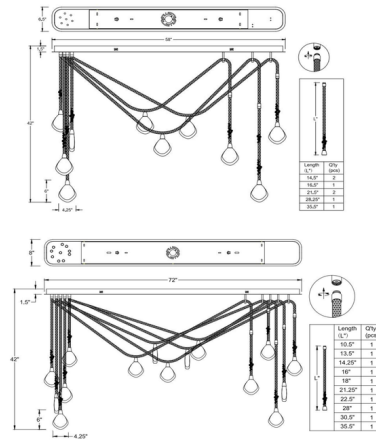

Shown in silver / chrome

CLICK TO VIEW PRODUCT

Notes: