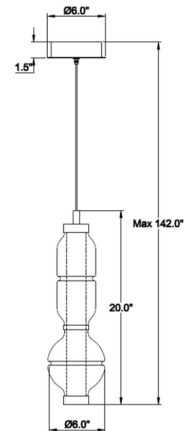

Shown in antique brass / clear

CLICK TO VIEW PRODUCT

Notes: