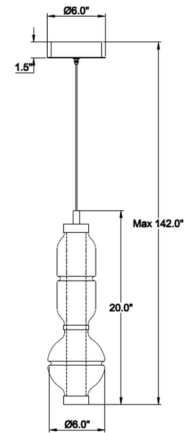

Shown in antique brass / clear

CLICK TO VIEW PRODUCT

Notes: