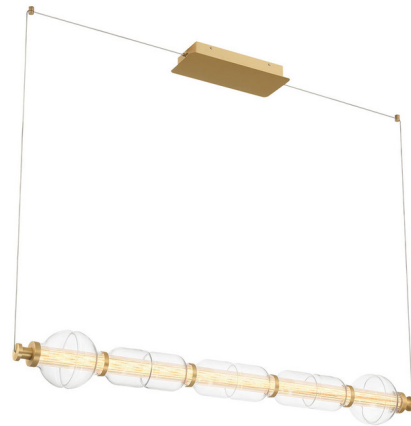

Lightology

lightology.com
866-954-4489
07-06-26

Project: _____

Company: _____

Location: _____ Fixture Type: _____

SPEC #: **LIB1529058**

Approved On: _____ Approved By: _____

Milazzo Linear Chandelier

By Lib & Co

Description

The Milazzo Pendant embodies a chic contemporary aesthetic, blending elegance with minimalist sophistication. Artisan-crafted, hand-blown glass elements are stacked to form a visually stunning airy silhouette. Inside, the a fabric tube softly diffuses light, creating a textural and inviting glow.

Specifications

COLOR	Clear
BODY FINISH	Antique Brass
WATTAGE	46W
DIMMER	Standard 120V
DIMENSIONS	48.75"L x 6"W x 6"H x 6"D
INTEGRATED LED MODULE	1 x LED/46W/120V LED

Technical Information

LAMP LIFE	20000 hours
COLOR RENDERING	.90 CRI
LAMP COLOR	3500K
LUMENS/WATT	34.78
LUMINOUS FLUX	.1600 lumens

Shown in antique brass / clear

CLICK TO VIEW PRODUCT

Notes: