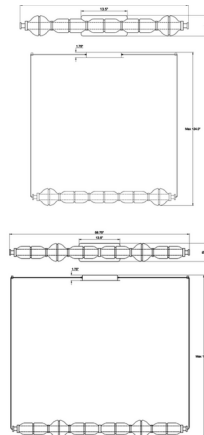

CLICK TO VIEW PRODUCT

Notes: