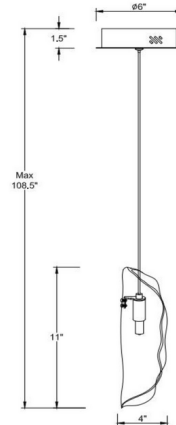

Shown in gold / copper leaf

CLICK TO VIEW PRODUCT

Notes: