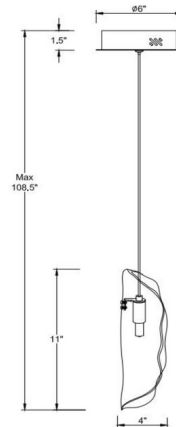

Shown in gold / copper leaf

CLICK TO VIEW PRODUCT

Notes: