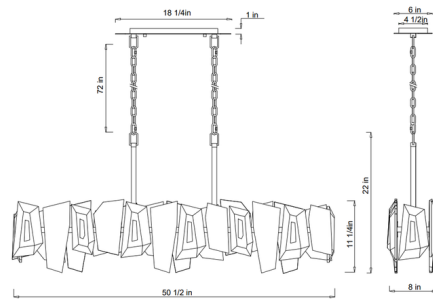

Specifications

COLOR . . . . . Crystal
BODY FINISH . . . . . Chrome
WATTAGE 54W
DIMMER . . . . . Standard 120V
DIMENSIONS . . . . . 50.5"L x 8"W x 22"H
BULB NOT INCLUDED . . . . . 6 x B10/Candelabra (E12)/9W/120V LED

Technical Information

PRODUCT DIMENSIONS . . . . . Chain: 72"

CLICK TO VIEW PRODUCT

Notes: