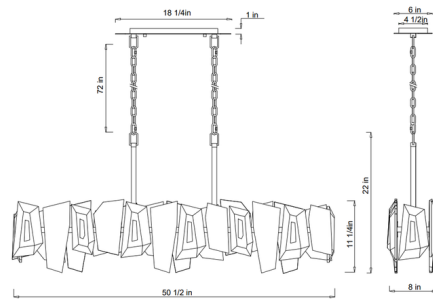

Shown in chrome / crystal

Specifications

COLOR Crystal
BODY FINISH Chrome
WATTAGE 54W
DIMMER Standard 120V
DIMENSIONS 50.5"L x 8"W x 22"H
BULB NOT INCLUDED 6 x B10/Candelabra (E12)/9W/120V LED

Technical Information

PRODUCT DIMENSIONS Chain: 72"

CLICK TO VIEW PRODUCT

Notes: