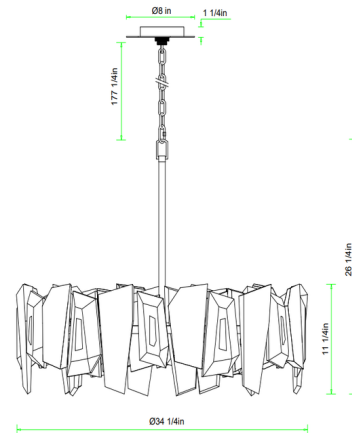

CLICK TO VIEW PRODUCT

Notes: