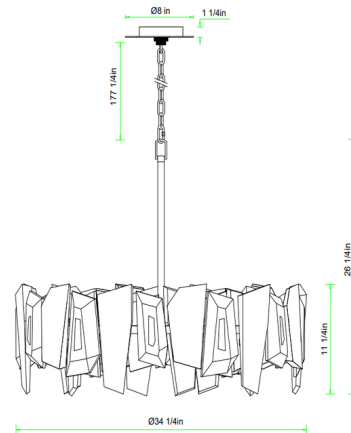

CLICK TO VIEW PRODUCT

Notes: