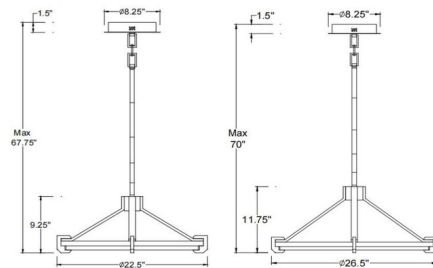

CLICK TO VIEW PRODUCT

Notes: