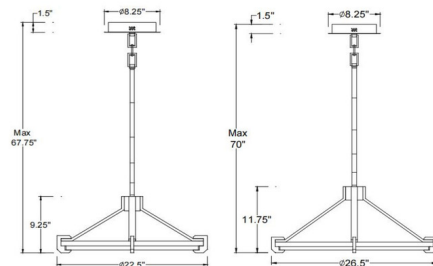

CLICK TO VIEW PRODUCT

Notes: