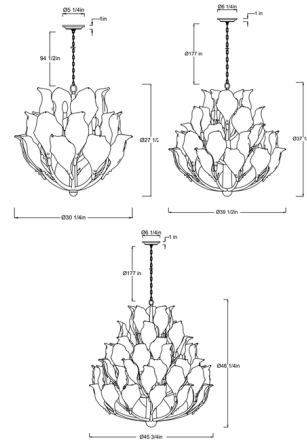

Shown in gold leaf

Specifications

COLOR	N/A
BODY FINISH	Gold Leaf
WATTAGE	84W
DIMMER	Standard 120V
DIMENSIONS	30"W x 27.5"H
BULB NOT INCLUDED	12 x B10/Candelabra (E12)/7W/120V LED

CLICK TO VIEW PRODUCT

Notes: