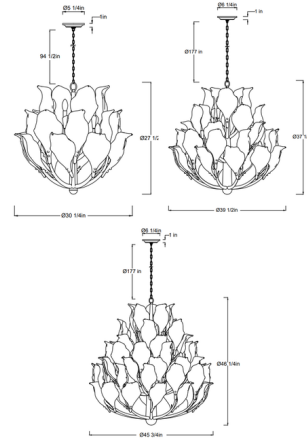

### Specifications

COLOR	N/A
BODY FINISH	Gold Leaf
WATTAGE	84W
DIMMER	Standard 120V
DIMENSIONS	30"W x 27.5"H
BULB NOT INCLUDED	12 x B10/Candelabra (E12)/7W/120V LED

CLICK TO VIEW PRODUCT

Notes: