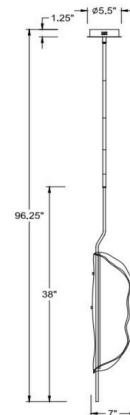

CLICK TO VIEW PRODUCT

Notes: