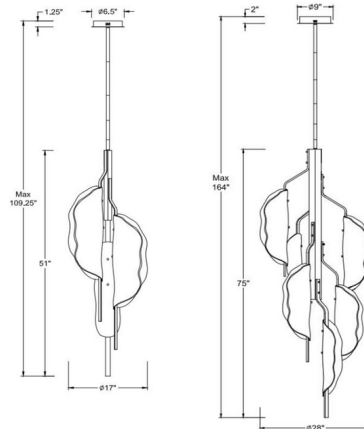

Lightology

lightology.com
866-954-4489
04-25-26

Project: _____

Company: _____

Location: _____ Fixture Type: _____

SPEC #: **LIB1529211**

Approved On: _____ Approved By: _____

Savona Chandelier

By Lib & Co

Description

The Savona Chandelier is a subtle yet eye-catching statement piece that will instantly elevate your decor. To form the soft curves, pieces of piastra glass are carefully sculpted into clear, amber, and smoke glass shades. These textured leaf-like shades are illuminated by an integrated strip of LED, creating a dazzling sense of texture and movement.

Specifications

COLOR . . . . . Amber / Clear / Smoke
BODY FINISH . . . . . Chrome
WATTAGE 99W
DIMMER . . . . . Low Voltage Electronic
DIMENSIONS . . . . . 56.75"L x 17"W x 51"H
INTEGRATED LED MODULE . . . . . 3 x LED/33W/120V LED

Technical Information

LAMP LIFE . . . . . 20000 hours
COLOR RENDERING . . . . . 90 CRI
LAMP COLOR 3000K
LUMENS/WATT 51.82
LUMINOUS FLUX . . . . . 1710 lumens

CLICK TO VIEW PRODUCT

Notes: