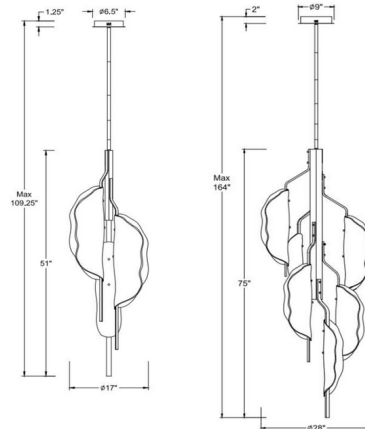

Lightology

lightology.com
866-954-4489
07-06-26

Project: _____

Company: _____

Location: _____ Fixture Type: _____

SPEC #: **LIB1529211**

Approved On: _____ Approved By: _____

Savona Chandelier

By Lib & Co

Description

The Savona Chandelier is a subtle yet eye-catching statement piece that will instantly elevate your decor. To form the soft curves, pieces of piastra glass are carefully sculpted into clear, amber, and smoke glass sheets. These textured leaf-like shades are illuminated by an integrated strip of LED, creating a dazzling sense of texture and movement.

Specifications

COLOR . . . . . Amber / Clear / Smoke
BODY FINISH . . . . . Chrome
WATTAGE 99W
DIMMER . . . . . Low Voltage Electronic
DIMENSIONS . . . . . 56.75"L x 17"W x 51"H
INTEGRATED LED MODULE . . . . . 3 x LED/33W/120V LED

Technical Information

LAMP LIFE . . . . . 20000 hours
COLOR RENDERING . . . . . 90 CRI
LAMP COLOR 3000K
LUMENS/WATT 51.82
LUMINOUS FLUX . . . . . 1710 lumens

CLICK TO VIEW PRODUCT

Notes: