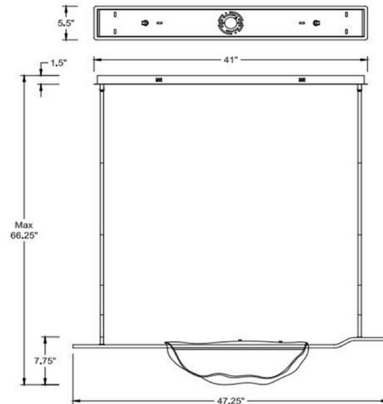

CLICK TO VIEW PRODUCT

Notes: