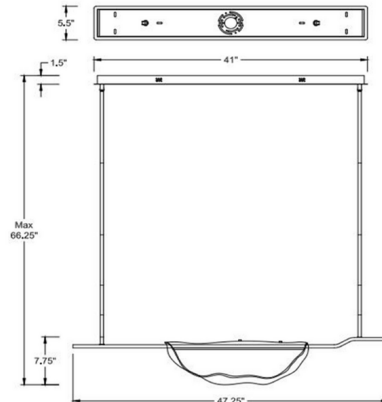

CLICK TO VIEW PRODUCT

Notes: