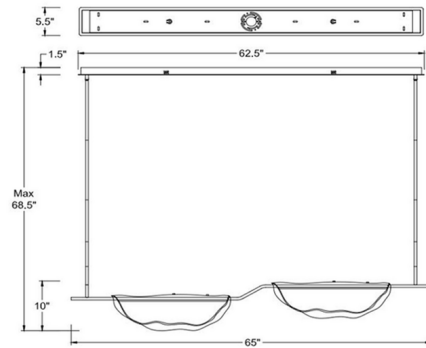

CLICK TO VIEW PRODUCT

Notes: