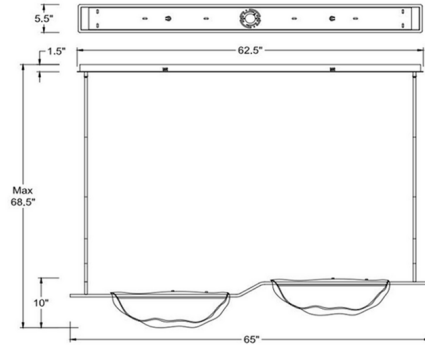

CLICK TO VIEW PRODUCT

Notes: