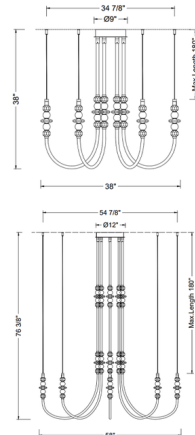

Notes:

CLICK TO VIEW PRODUCT