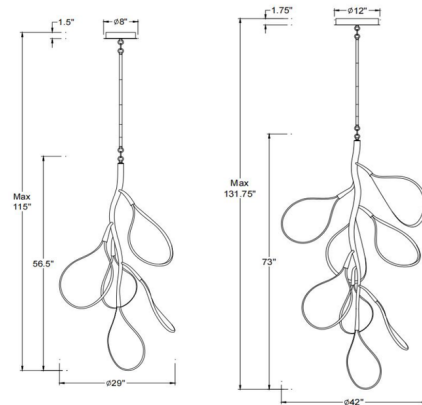

Shown in gun metal / white

CLICK TO VIEW PRODUCT

Notes: