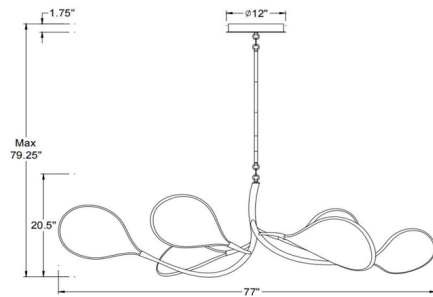

CLICK TO VIEW PRODUCT

Notes: