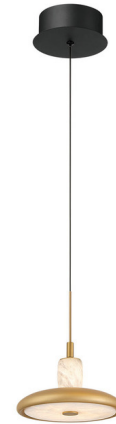

Lightology

lightology.com
866-954-4489
07-02-26

Project: _____

Company: _____

Location: _____ Fixture Type: _____

SPEC #: **LIB1529236**

Approved On: _____ Approved By: _____

Mantova Pendant

By Lib & Co

Description

The Mantova Pendant showcases captivating alabaster stone. Each stone disc and stem gently glows from within, creating a mesmerizing effect. Luxurious gold hardware provides the perfect complement. Perfect for a kitchen or dining room.

Specifications

COLOR Alabaster
BODY FINISH Matte Black
WATTAGE 10W
DIMMER Standard 120V
DIMENSIONS 8"W x 9.25"H
INTEGRATED LED MODULE 1 x LED/10W/120V LED

Technical Information

PRODUCT DIMENSIONS Cable: 96"
LAMP LIFE 20000 hours
COLOR RENDERING 90 CRI
LAMP COLOR 3000K

Shown in matte black / alabaster

CLICK TO VIEW PRODUCT

Notes: