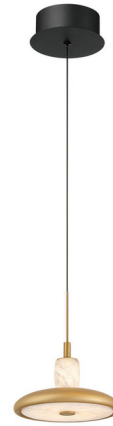

Lightology

lightology.com
866-954-4489
04-24-26

Project: _____

Company: _____

Location: _____ Fixture Type: _____

SPEC #: **LIB1529236**

Approved On: _____ Approved By: _____

Mantova Pendant

By Lib & Co

Description

The Mantova Pendant showcases captivating alabaster stone. Each stone disc and stem gently glows from within, creating a mesmerizing effect. Luxurious gold hardware provides the perfect complement. Perfect for a kitchen or dining room.

Specifications

COLOR Alabaster
BODY FINISH Matte Black
WATTAGE 10W
DIMMER Standard 120V
DIMENSIONS 8"W x 9.25"H
INTEGRATED LED MODULE 1 x LED/10W/120V LED

Technical Information

PRODUCT DIMENSIONS Cable: 96"
LAMP LIFE 20000 hours
COLOR RENDERING 90 CRI
LAMP COLOR 3000K

Shown in matte black / alabaster

CLICK TO VIEW PRODUCT

Notes: