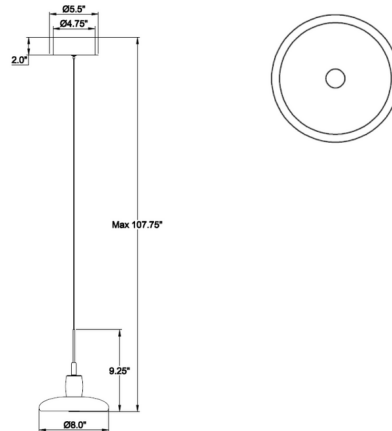

Lightology

lightology.com
866-954-4489
04-24-26

Project: _____

Company: _____

Location: _____ Fixture Type: _____

SPEC #: **LIB1529236**

Approved On: _____ Approved By: _____

Mantova Pendant

By Lib & Co

Description

The Mantova Pendant showcases captivating alabaster stone. Each stone disc and stem gently glows from within, creating a mesmerizing effect. Luxurious gold hardware provides the perfect complement. Perfect for a kitchen or dining room.

Specifications

COLOR . . . . . Alabaster
BODY FINISH . . . . . Matte Black
WATTAGE 10W
DIMMER . . . . . Standard 120V
DIMENSIONS . . . . . 8"W x 9.25"H
INTEGRATED LED MODULE . . . . . 1 x LED/10W/120V LED

Technical Information

PRODUCT DIMENSIONS . . . . . Cable: 96"
LAMP LIFE . . . . . 20000 hours
COLOR RENDERING . . . . . 90 CRI
LAMP COLOR 3000K

CLICK TO VIEW PRODUCT

Notes: