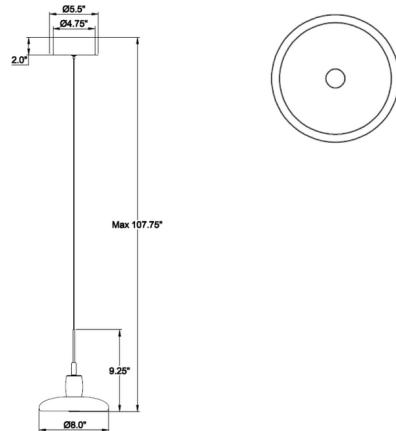

Lightology

lightology.com
866-954-4489
07-02-26

Project: _____

Company: _____

Location: _____ Fixture Type: _____

SPEC #: **LIB1529236**

Approved On: _____ Approved By: _____

Mantova Pendant

By Lib & Co

Description

The Mantova Pendant showcases captivating alabaster stone. Each stone disc and stem gently glows from within, creating a mesmerizing effect. Luxurious gold hardware provides the perfect complement. Perfect for a kitchen or dining room.

Specifications

COLOR . . . . . Alabaster
BODY FINISH . . . . . Matte Black
WATTAGE 10W
DIMMER . . . . . Standard 120V
DIMENSIONS . . . . . 8"W x 9.25"H
INTEGRATED LED MODULE . . . . . 1 x LED/10W/120V LED

Technical Information

PRODUCT DIMENSIONS . . . . . Cable: 96"
LAMP LIFE . . . . . 20000 hours
COLOR RENDERING . . . . . 90 CRI
LAMP COLOR 3000K

CLICK TO VIEW PRODUCT

Notes: