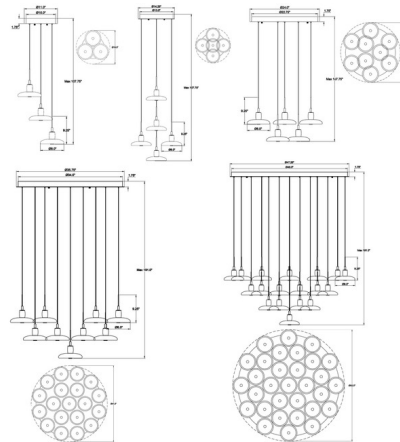

CLICK TO VIEW PRODUCT

Notes: