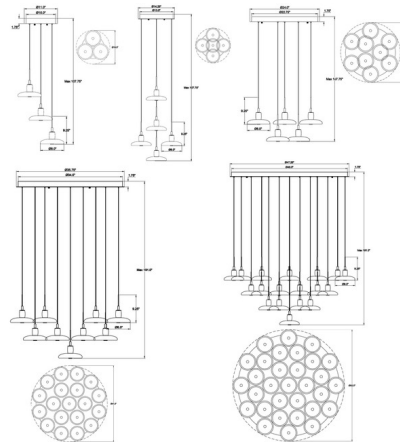

Specifications

COLOR Alabaster
BODY FINISH Painted Antique Brass
WATTAGE 90W
DIMMER Standard 120V
DIMENSIONS 24"W x 9.25"H
INTEGRATED LED MODULE 9 x LED/10W/120V LED

Technical Information

LAMP LIFE 20000 hours
COLOR RENDERING 90 CRI
LAMP COLOR 3000K
LUMENS/WATT 360.00
LUMINOUS FLUX 3600 lumens

Shown in painted antique brass / alabaster

CLICK TO VIEW PRODUCT

Notes: