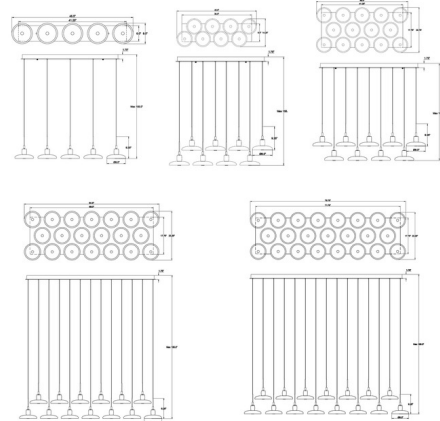

Shown in matte black / alabaster