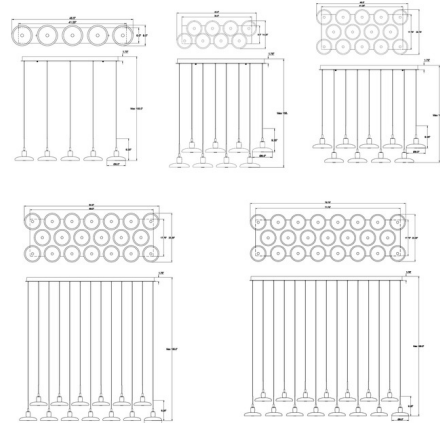

By Lib & Co

Description

The Mantova Linear Multi Light Chandelier showcases captivating alabaster stone. Each stone disc and stem gently glows from within, creating a mesmerizing effect. Luxurious gold hardware provides the perfect complement. Perfect for a kitchen or dining room.

Shown in matte black / alabaster

Specifications

COLOR Alabaster
BODY FINISH Matte Black
WATTAGE 230W
DIMMER Standard 120V
DIMENSIONS 76.75"W x 9.25"H
INTEGRATED LED MODULE 23 x LED/10W/120V LED

Technical Information