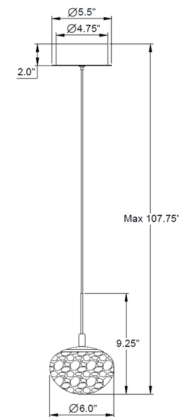

CLICK TO VIEW PRODUCT

Notes: