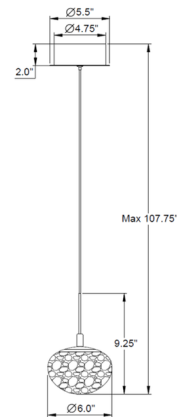

CLICK TO VIEW PRODUCT

Notes: