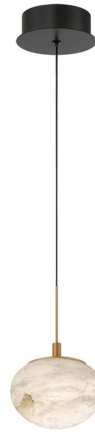

# Lightology

lightology.com  
866-954-4489  
04-25-26

Project: \_\_\_\_\_

Company: \_\_\_\_\_

Location: \_\_\_\_\_ Fixture Type: \_\_\_\_\_

SPEC #: **LIB1529258**

Approved On: \_\_\_\_\_ Approved By: \_\_\_\_\_

### Description

The Calcolo Pendant features a captivating alabaster stone globe, gracefully illuminated from within. Use solo or in clusters for dynamic effect. Perfect for adding a glamorous touch to a kitchen or dining room. Dimmable via TRIAC or 0-10V dimmer.

### Specifications

COLOR . . . . . Natural Alabaster  
BODY FINISH . . . . . Matte Black  
WATTAGE . . . . . 8W  
DIMMER . . . . . Standard 120V  
DIMENSIONS . . . . . 6"W x 9.25"H  
INTEGRATED LED MODULE . . . . . 1 x LED/8W/120-277V LED

### Technical Information

LAMP LIFE . . . . . 20000 hours  
COLOR RENDERING . . . . . 90 CRI  
LAMP COLOR . . . . . 3000K  
LUMENS/WATT . . . . . 62.50  
LUMINOUS FLUX . . . . . 500 lumens

Shown in matte black / natural alabaster