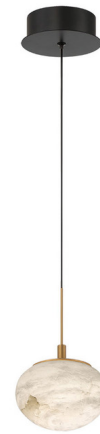

# Lightology

lightology.com  
866-954-4489  
07-06-26

Project: \_\_\_\_\_

Company: \_\_\_\_\_

Location: \_\_\_\_\_ Fixture Type: \_\_\_\_\_

SPEC #: **LIB1529258**

Approved On: \_\_\_\_\_ Approved By: \_\_\_\_\_

### Description

The Calcolo Pendant features a captivating alabaster stone globe, gracefully illuminated from within. Use solo or in clusters for dynamic effect. Perfect for adding a glamorous touch to a kitchen or dining room. Dimmable via TRIAC or 0-10V dimmer.

### Specifications

COLOR . . . . . Natural Alabaster  
BODY FINISH . . . . . Matte Black  
WATTAGE . . . . . 8W  
DIMMER . . . . . Standard 120V  
DIMENSIONS . . . . . 6"W x 9.25"H  
INTEGRATED LED MODULE . . . . . 1 x LED/8W/120-277V LED

### Technical Information

LAMP LIFE . . . . . 20000 hours  
COLOR RENDERING . . . . . 90 CRI  
LAMP COLOR . . . . . 3000K  
LUMENS/WATT . . . . . 62.50  
LUMINOUS FLUX . . . . . 500 lumens

Shown in matte black / natural alabaster