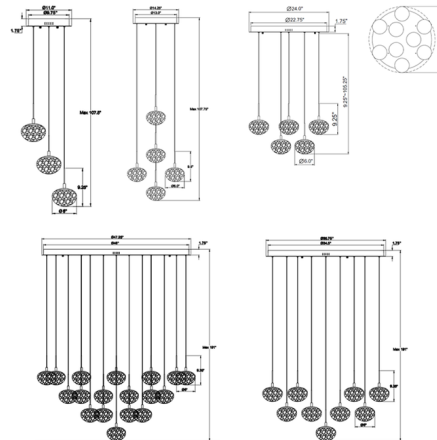

CLICK TO VIEW PRODUCT

Notes: