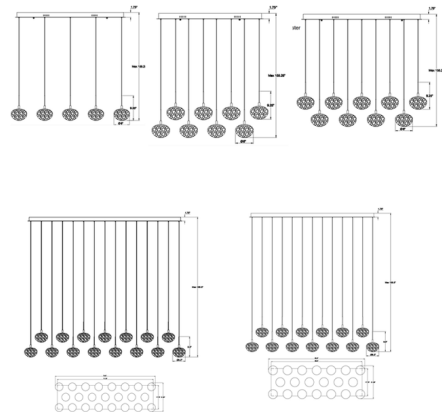

Description

The Calcolo Linear Multi-Light Chandelier features captivating alabaster stone globes, gracefully illuminated from within. Stagger the globe heights to create your own custom look. Perfect for adding a glamorous touch to a kitchen or dining room. Dimmable via TRIAC or 0-10V dimmer.

Specifications

COLOR Natural Alabaster
 BODY FINISH Painted Antique Brass
 WATTAGE 512W
 DIMMER Standard 120V
 DIMENSIONS 35.5"W x 9.25"H
 INTEGRATED LED MODULE 8 x LED/64W/120-277V LED

Technical Information

LAMP LIFE 20000 hours
 COLOR RENDERING 90 CRI
 LAMP COLOR 3000K
 LUMENS/WATT 50.00
 LUMINOUS FLUX 3200 lumens

Shown in painted antique brass / natural alabaster

CLICK TO VIEW PRODUCT

Notes: