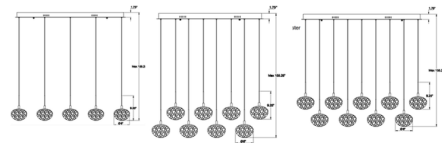

CLICK TO VIEW PRODUCT

Notes: