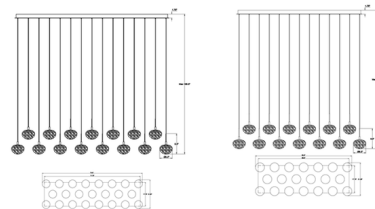

CLICK TO VIEW PRODUCT

Notes: