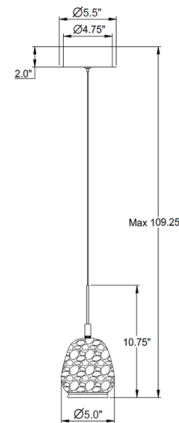

CLICK TO VIEW PRODUCT

Notes: