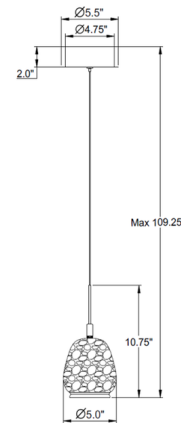

CLICK TO VIEW PRODUCT

Notes: