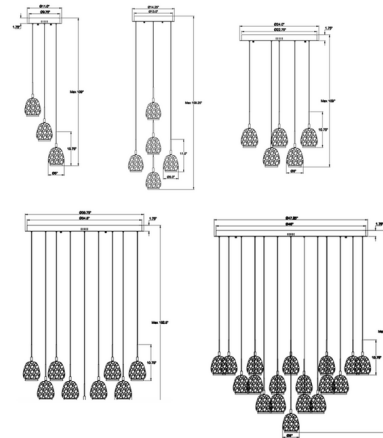

### Specifications

COLOR . . . . . Natural Alabaster  
BODY FINISH . . . . . Painted Antique Brass  
WATTAGE . . . . . 810W  
DIMMER . . . . . Standard 120V  
DIMENSIONS . . . . . 24"W x 10.75"H  
INTEGRATED LED MODULE . . . . . 9 x LED/90W/120V LED

### Technical Information

LAMP LIFE . . . . . 20000 hours  
COLOR RENDERING . . . . . 90 CRI  
LAMP COLOR . . . . . 3000K  
LUMENS/WATT . . . . . 40.00  
LUMINOUS FLUX . . . . . 3600 lumens

Shown in painted antique brass / natural alabaster