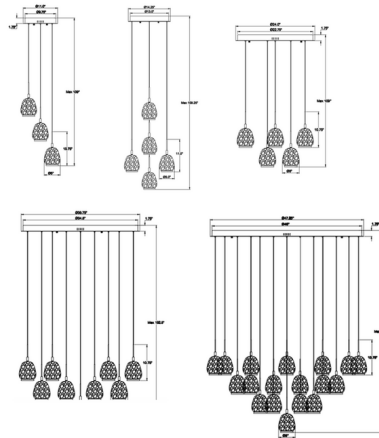

CLICK TO VIEW PRODUCT

Notes: