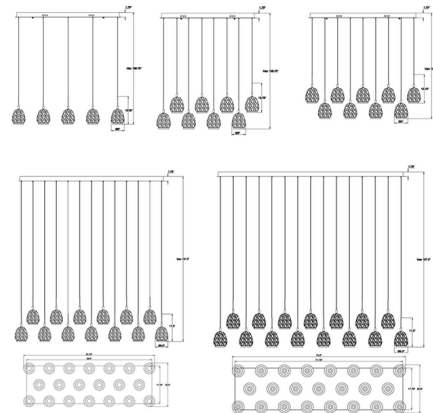

CLICK TO VIEW PRODUCT

Notes: