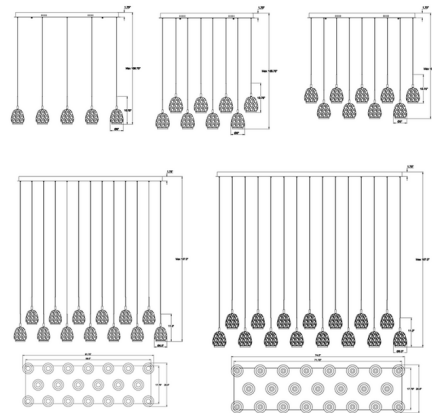

CLICK TO VIEW PRODUCT

Notes: