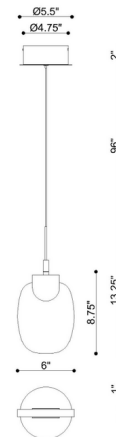

Shown in matte black / clear

CLICK TO VIEW PRODUCT

Notes: