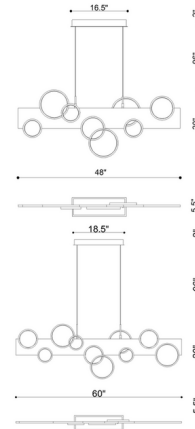

CLICK TO VIEW PRODUCT

Notes: