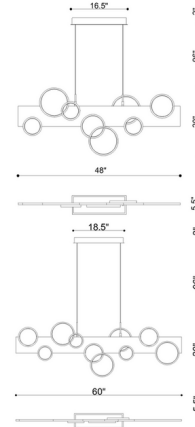

CLICK TO VIEW PRODUCT

Notes: