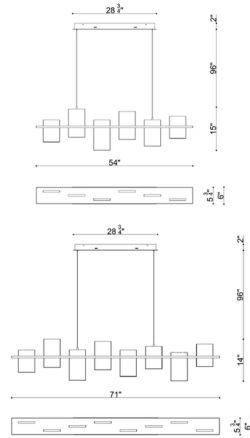

Shown in satin black

CLICK TO VIEW PRODUCT

Notes: