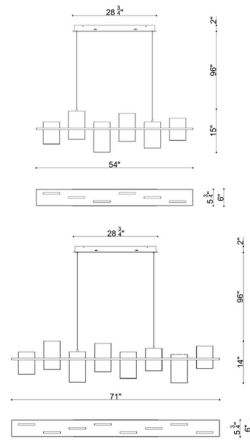

Shown in satin black

CLICK TO VIEW PRODUCT

Notes: