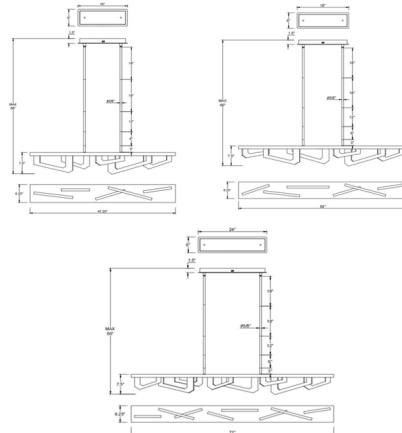

Shown in painted brushed gray / clear

CLICK TO VIEW PRODUCT

Notes: