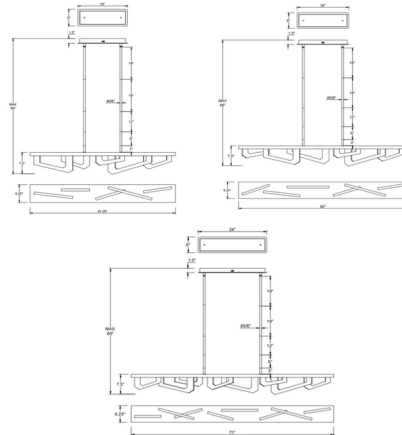

Shown in painted brushed gray / clear