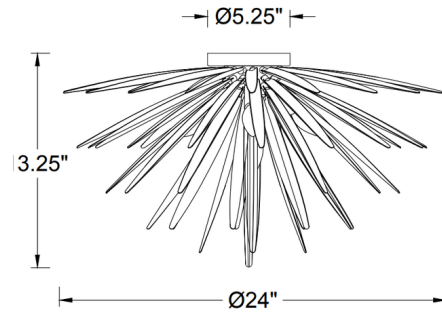

### Specifications

|                   |                                      |
|-------------------|--------------------------------------|
| COLOR             | N/A                                  |
| BODY FINISH       | Soft Brass                           |
| WATTAGE           | 21W                                  |
| DIMMER            | Standard 120V                        |
| DIMENSIONS        | 24"W x 13.5"H                        |
| BULB NOT INCLUDED | 3 x B10/Candelabra (E12)/7W/120V LED |