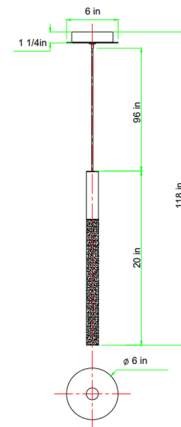

Lightology

lightology.com
866-954-4489
04-25-26

Project: _____

Company: _____

Location: _____ Fixture Type: _____

SPEC #: **LIB1529394**

Approved On: _____ Approved By: _____

Gravina Pendant

By Lib & Co

Description

Choose the Gravina Pendant for a touch of glamorous sparkle. The pressed glass technique cylinder has a refined yet artisanal look, forming a distinctive and textured glass pendant. An LED light module is discreetly hidden within the metal cylinder. When illuminated, this pendant provides a soft and inviting glow.

Specifications

COLOR . . . . . Clear
BODY FINISH . . . . . Brushed Brass
WATTAGE 3W
DIMMER . . . . . Low Voltage Electronic
DIMENSIONS . . . . . 6"W x 20"H
INTEGRATED LED MODULE . . . . . 1 x LED/3W/120V LED

Technical Information

PRODUCT DIMENSIONS . . . . . Cable: 96"
LAMP LIFE . . . . . 20000 hours
COLOR RENDERING . . . . . 90 CRI
LAMP COLOR 3000K
LUMENS/WATT 40.00
LUMINOUS FLUX . . . . . 120 lumens

Shown in brushed brass / clear

CLICK TO VIEW PRODUCT

Notes: